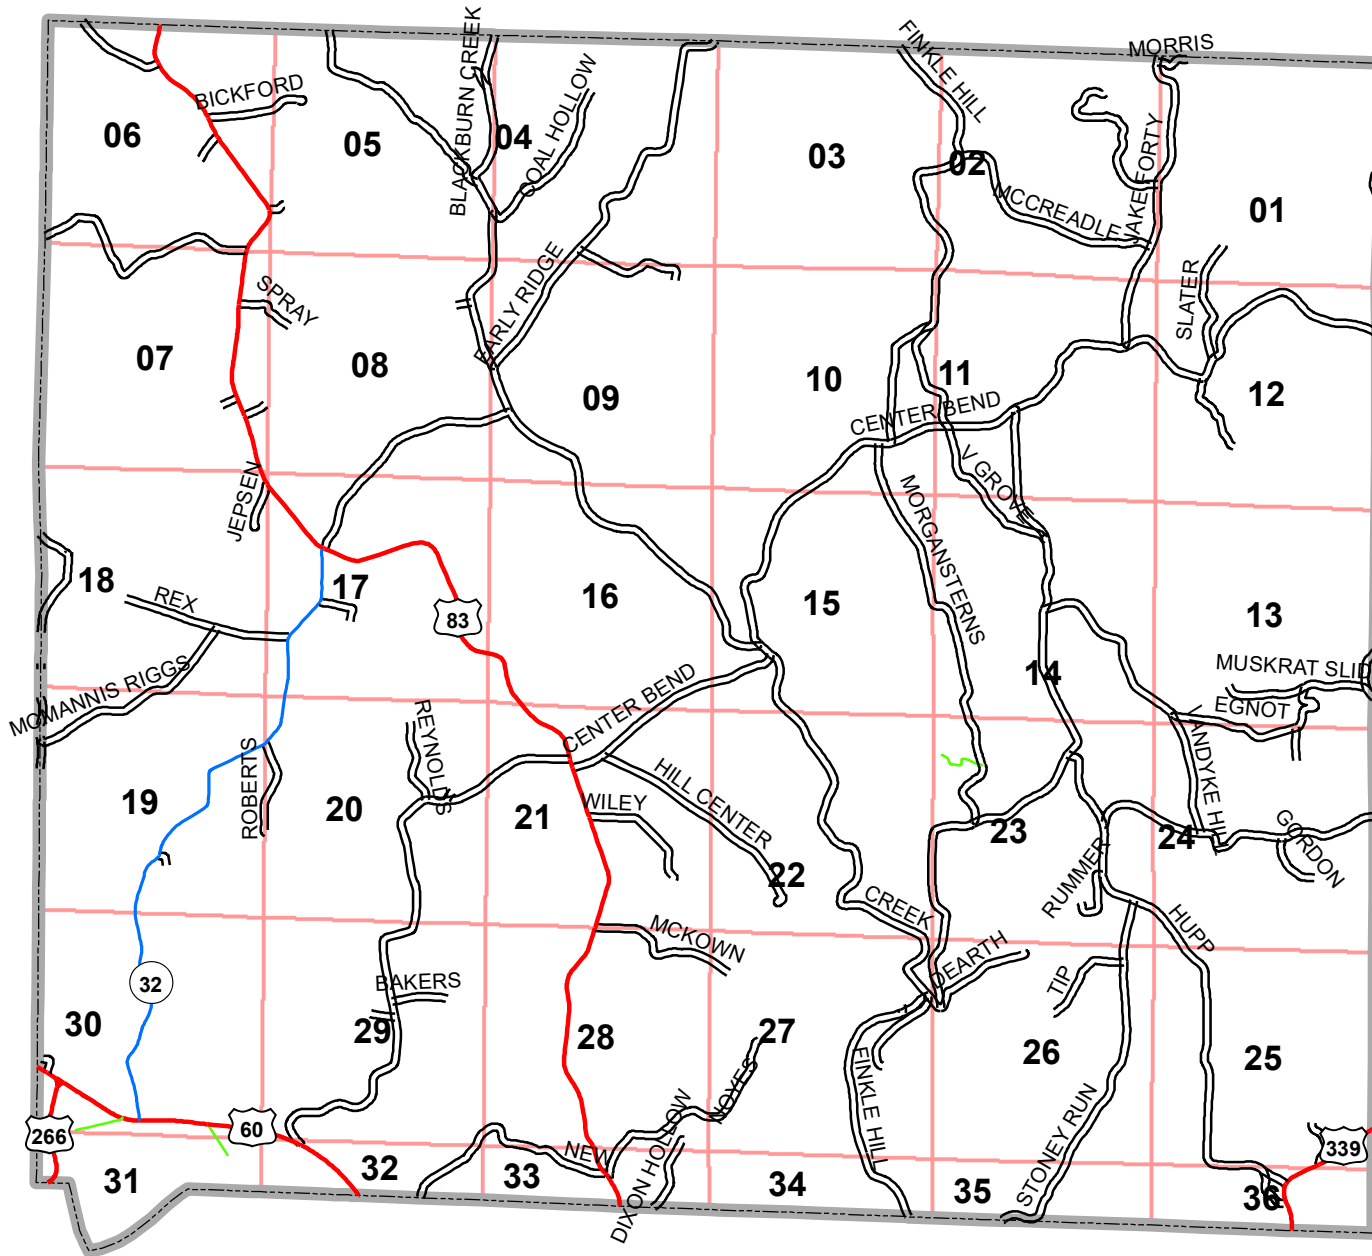

CENTER TOWNSHIP

Road Types

- County Highway
- Private Drive
- State Highway
- Township Road

Morgan County Engineer's Office
 Author: Marcia Wolfe
 Date: 2/13/2019